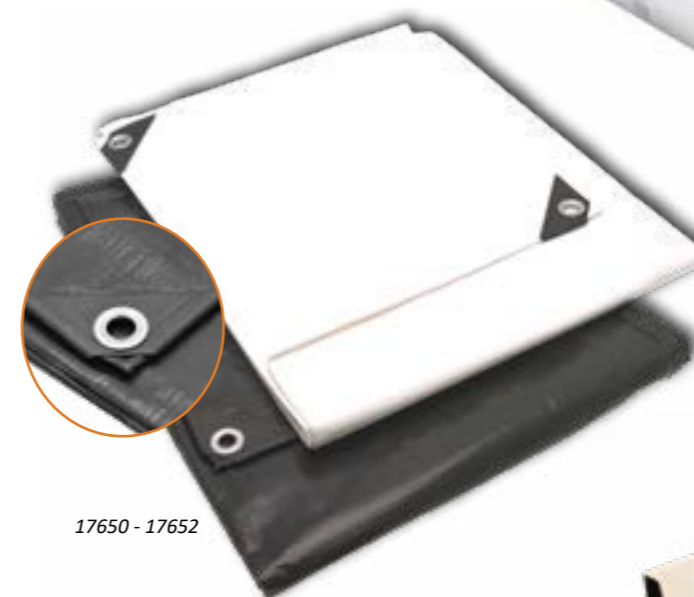

17650 - 17652