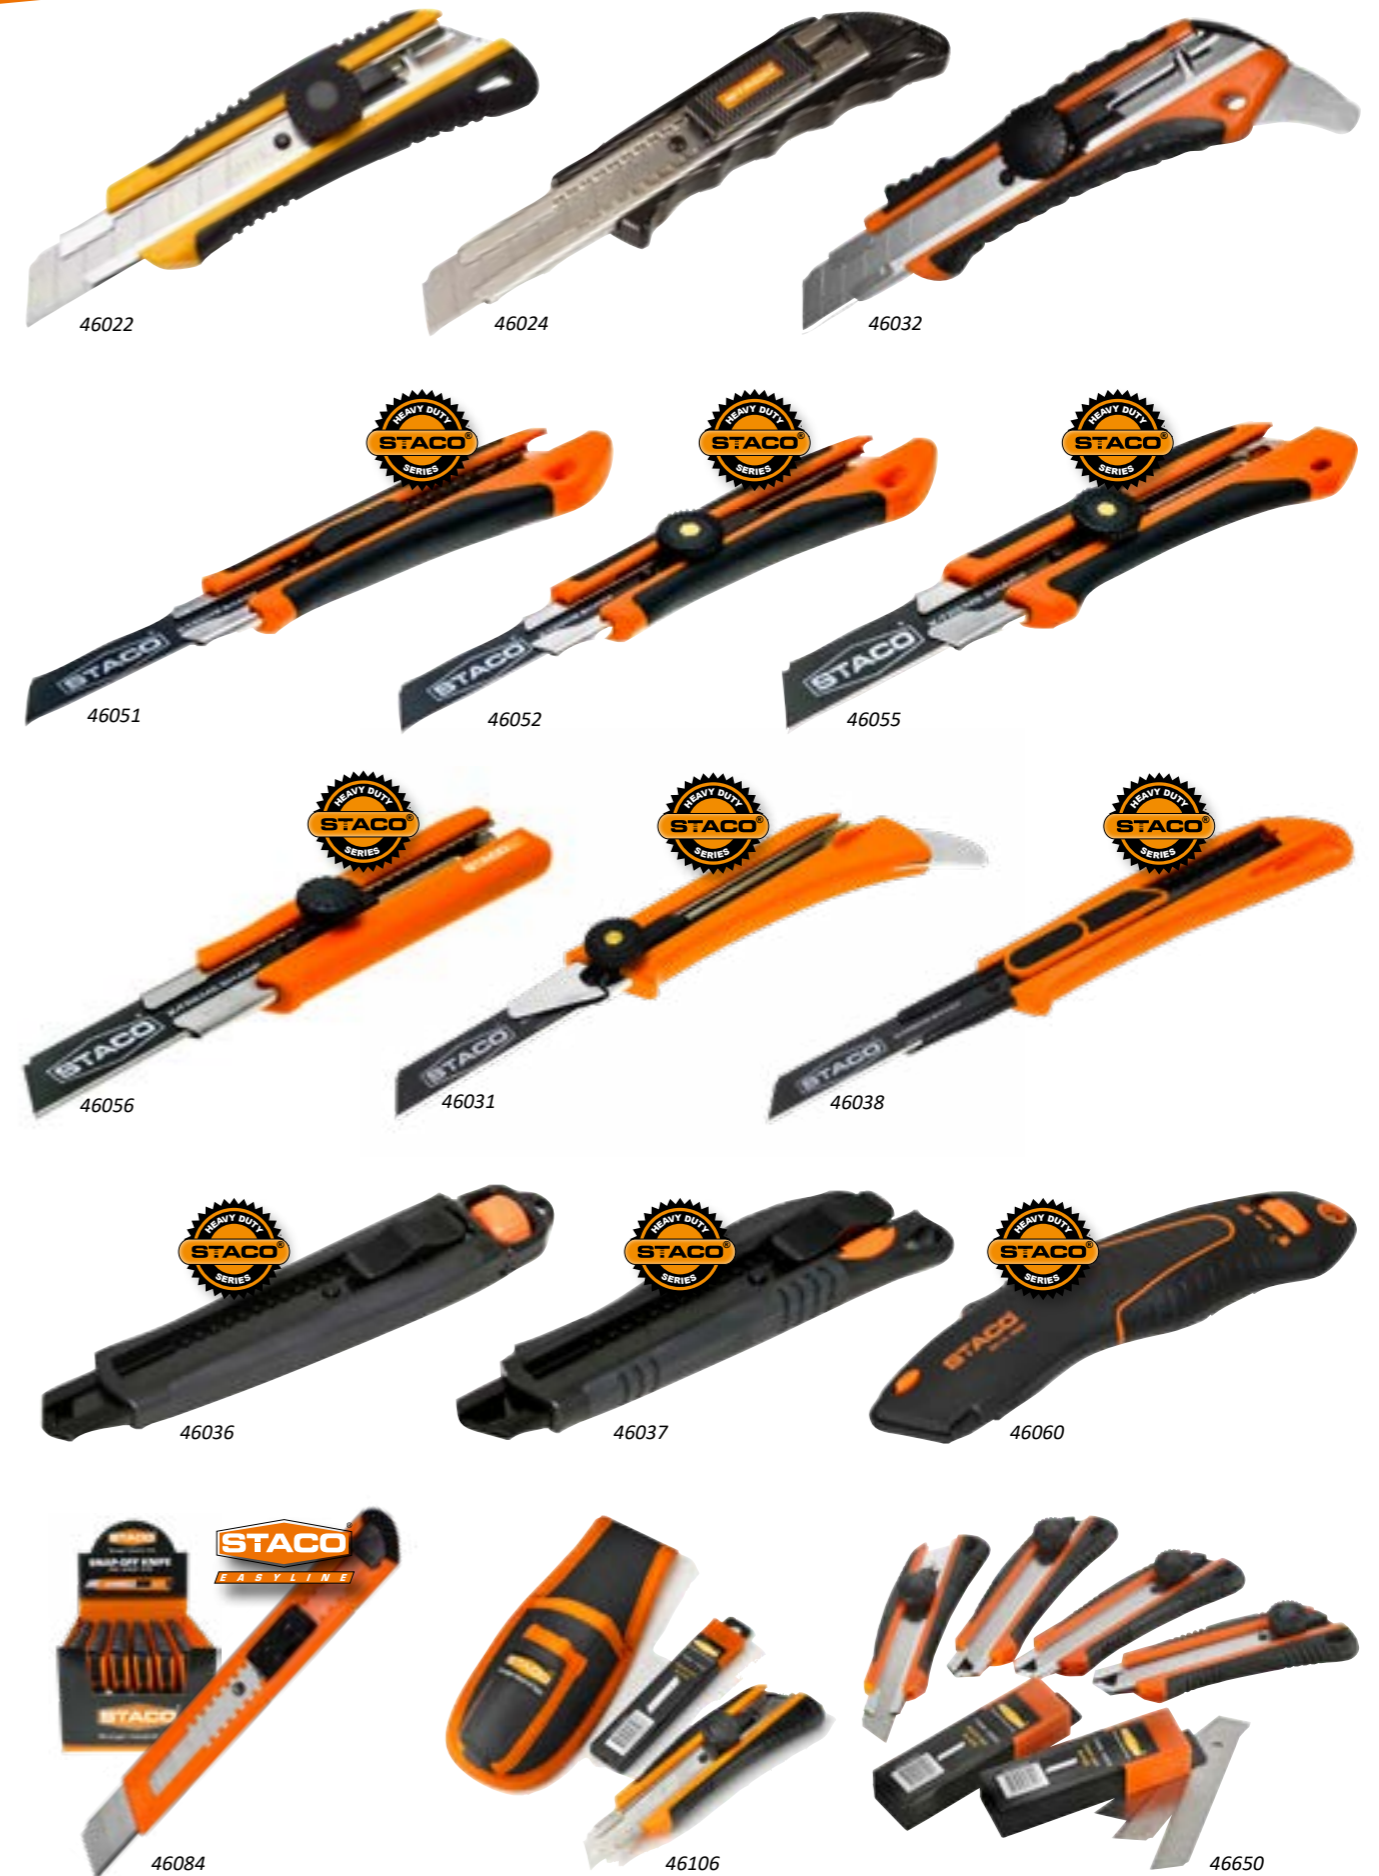

Item no.	Brand	Product description	Barcode / EAN-13	Pcs/Colli
46022	STACO	Snap-off knife 18 mm, Wheel-lock, storage for 2 blades, SoftGrip	5707345460227	12
46024	STACO	Snap-off knife 18 mm, metal, autolock	5707345460241	12
46032	STACO	Snap-off knife, 18 mm, Wheel-lock, hook, storage for 2 blades, SoftGrip	5707345460326	12
Heavy Duty				
46051	STACO	Snap-off knife, Heavy Duty, SoftGrip, Autolock, 18 mm Incl. X-treme sharp knife blade, Supplied in Try-me packaging	5707345460517	10
46052	STACO	Snap-off knife, Heavy Duty, SoftGrip, Wheel-lock, 18 mm Incl. X-treme sharp knife blade, Supplied in Try-me packaging	5707345460524	10
46055	STACO	Snap-off knife, Heavy Duty, SoftGrip, Wheel-lock, 25 mm Incl. X-treme sharp knife blade, Supplied in Try-me packaging	5707345460555	10
46056	STACO	Snap-off knife, Heavy Duty, StraightGrip, Wheel-lock, 25 mm Incl. X-treme sharp knife blade, Supplied in Try-me packaging	5707345460562	10
46031	STACO	Snap-off knife, Heavy Duty, ErgoGrip, Wheel-lock, strong hook, 18 mm Incl. X-treme sharp knife blade, Supplied in Try-me packaging	5707345460319	10
46038	STACO	Snap-off knife, Heavy Duty, StraightGrip, Autolock and safety function, 18 mm Incl. X-treme sharp knife blade, Supplied in Try-me packaging	5707345460388	10
46036	STACO	Snap-off knife 18 mm, Heavy Duty, Wheel-lock, BLACK Incl. X-treme sharp knife blade, Supplied in Try-me packaging	5707345460364	12
46037	STACO	Snap-off knife 18 mm, Heavy Duty, Autolock, BLACK Incl. X-treme sharp knife blade, Supplied in Try-me packaging	5707345460371	12
46060	STACO	Utility knife, Heavy Duty, Retractable knife blade, Safety function, Easy change-function, straight blade, Supplied in Try-me packaging	5707345460609	12
Easyline				
46084	STACO	Snap-off knife, Easyline, Autolock, 18 mm, Supplied in color display of 60 pcs.	5707345460845	60
Sets				
46106	STACO	Snap-off knife set 18 mm, 3 pcs • Snap-off knife, 18 mm (46022) • Snap-off knife blades, 18 mm, 10 pcs. (46003) • Incl. practical knife cordura sheath	5707345461064	12
46650	STACO	Snap-off knife set 18 mm, 6 pcs • 4 x Snap-off knives, 18 mm (46022) • 2 x Snap-off knife blades, 18 mm, 50 pcs. (46004)	5707345466502	6