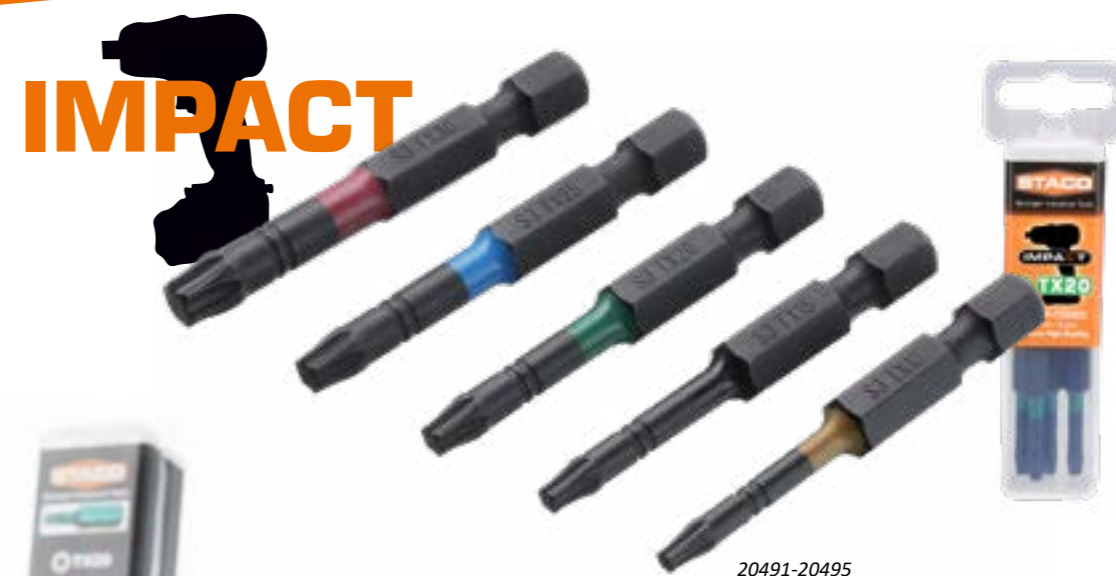

BITS, EP COLOR CODING SYSTEM

Item no.	Brand	Product description	Barcode / EAN-13	Pcs/Colli
21873	STACO	Bit 1/4" x 25 mm, EP full colored, TX20, 10 pcs., Color code GREEN	5707345218736	10

BITS, STAINLESS STEEL

Item no.	Brand	Product description	Barcode / EAN-13	Pcs/Colli
20845	STACO	Bit 1/4" x 25 mm, Stainless steel SUS420J2, TX10, 2 pcs.	5707345208454	12
20846	STACO	Bit 1/4" x 25 mm, Stainless steel SUS420J2, TX15, 2 pcs.	5707345208461	12
20847	STACO	Bit 1/4" x 25 mm, Stainless steel SUS420J2, TX20, 2 pcs.	5707345208478	12
20848	STACO	Bit 1/4" x 25 mm, Stainless steel SUS420J2, TX25, 2 pcs.	5707345208485	12
20849	STACO	Bit 1/4" x 25 mm, Stainless steel SUS420J2, TX30, 2 pcs.	5707345208492	12
		6 pcs.		
20747	STACO	Bit 1/4" x 25 mm, Stainless steel SUS420J2, TX20, 6 pcs.	5707345207471	10
20748	STACO	Bit 1/4" x 25 mm, Stainless steel SUS420J2, TX25, 6 pcs.	5707345207488	10

PLASTER BOARD BITS

Item no.	Brand	Product description	Barcode / EAN-13	Pcs/Colli
20825	STACO	Plaster board bit 1/4" x 25 mm, S2, w. collar, PH2, 2 pcs.	5707345208256	10
20883	STACO	Plaster board bit 1/4" x 25 mm, S2, w. collar, PH2, 6 pcs.	5707345208836	10